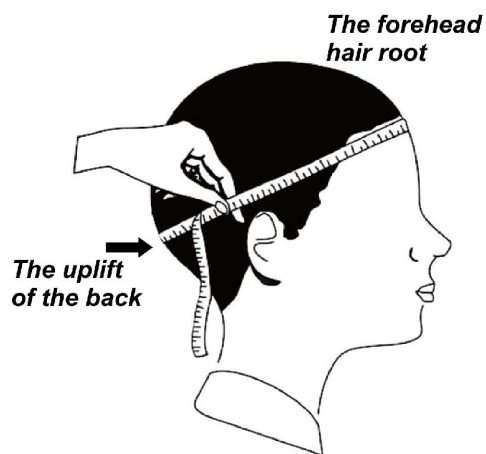

### ***CUSTOM SIZE***

Our straw hat size available:

Toddler: 48-50cm

Kids: 50-52cm, 52-54cm, 54-56cm

Youth: 54-56cm

Adult: 56-58cm, 58-60cm, 60-62cm

Suitable for people of all ages, from youth to old age. The pineapple straw lifeguard hat provides excellent protection, whether you are a man, woman, toddler, kid, or child

Please reference below size chart:

New born	around 34cm
0-3 Months baby	around 41cm
3-6 Months baby	around 44cm
6-12 Months baby	around 46cm
1-2 Years kids	around 48-50cm
3-6 Years kids	around 50-52cm
7-10 Years kids	around 52-54cm
10-16 Years kids	around 54-56cm
Adult women	around 55-58cm
Adult men	around 57-60cm
Unisex	around 58/58.5cm